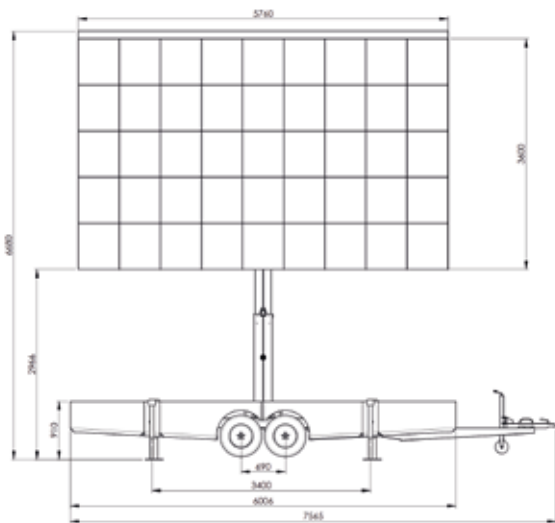

### Description:

Our T22 Mobile trailer has a 22m<sup>2</sup> 4.8mm screen on it providing a clear, HD picture with a quick set up for outdoor events.

Dimensions: 2.3m (W) x 6.3m (L)

Weight: 3.5 Tonnes

Screen Size: 6m (W) x 3.5m (H)

Resolution: 1248 x 728

Set Up Time: 40 Minutes

Power: 32amp/3 phase supply