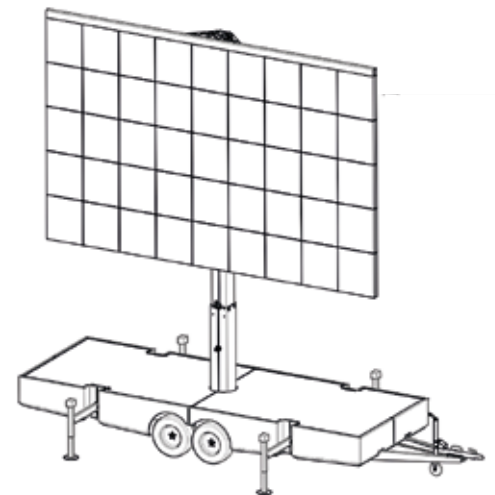

### Description:

Our T22 Mobile trailer has a 22m<sup>2</sup> 4.8mm screen on it providing a clear, HD picture with a quick set up for outdoor events.

Dimensions: 2.3m (W) x 6.3m (L)

Weight: 3.5 Tonnes

Screen Size: 6m (W) x 3.5m (H)

Resolution: 1248 x 728

Set Up Time: 40 Minutes

Power: 32amp/3 phase supply